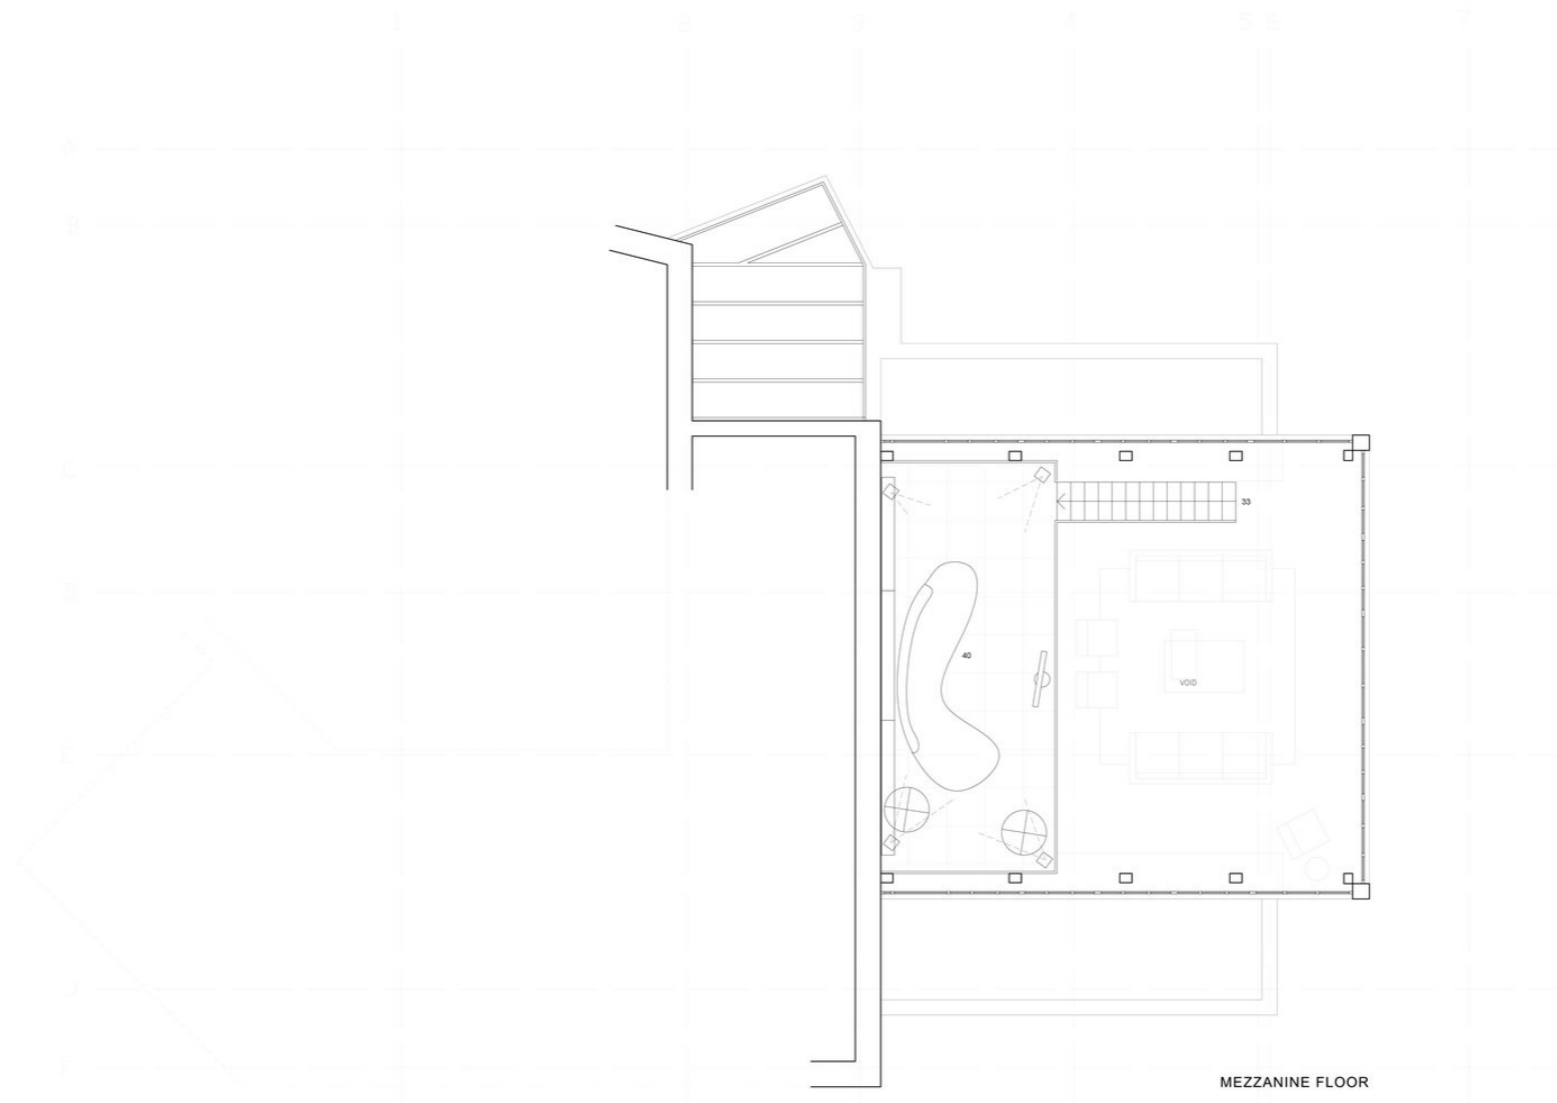

LEGENDA

33. STAIR TO MEZZANINE
40. RELAX & MUSIC ROOM