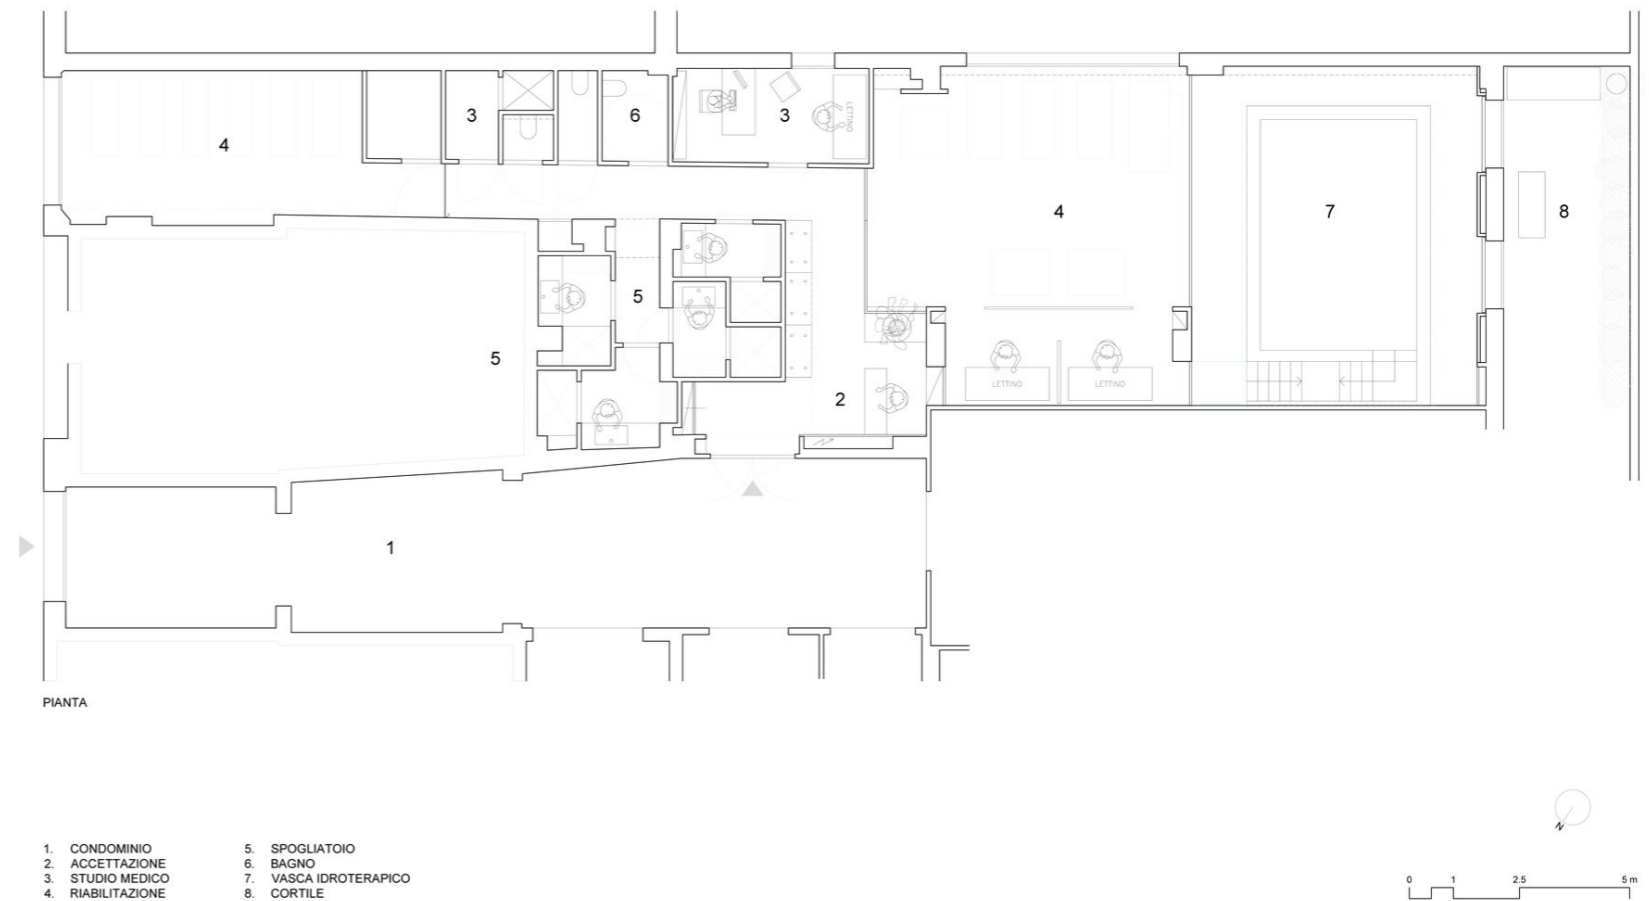

A physiotherapy centre abandoned for years, located on the outskirts of Florence near the historical centre. In poor condition with numerous difficulties to solve, from the shape of the long and narrow room with windows on one side only, to the vast overlapping legislation and the numerous machines without certificates and so on.

The internal spaces are completely redesigned, preferring a distribution that faces as much as possible towards the natural light. By moving the entrance to the centre of the room it is possible to redistribute the various rooms close to natural light. In the first hypothesis, a more open solution is developed, but the final functional program imposes a layout with more rooms for doctors.

At the end of the main room, in front of a bright courtyard, there is a therapeutic pool. Completely renewed it works as a bright and luminous background of the working environments.

While the office focuses, together with a team of skilled professionals, on complying with the numerous regulations imposed by law, the client takes care of the choice of materials and furnishings in general.